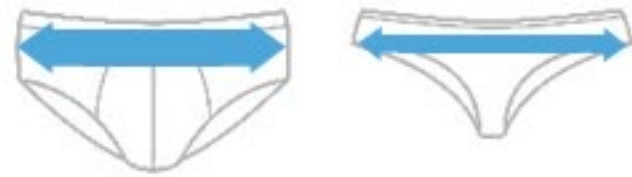

UNDERWEAR SIZING

ALPHA SIZE	XS	S	M	L	XL	XXL	XXXL
WAIST SIZE	23½-27	27½-31	31½-35	35½-39	39½-43	43½-47	47½-51