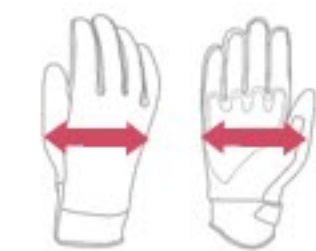

ALPHA SIZE	XS	S	M	L	XL	XXL	XXXL
WAIST SIZE	23½-27	27½-31	31½-35	35½-39	39½-43	43½-47	47½-51

GLOVE SIZING

GLOVE SIZE	S	M	L	XL	2XL
MEASUREMENT	7"	8"	9"	10"	11"

Measure around your hand & find your size

HAT SIZING